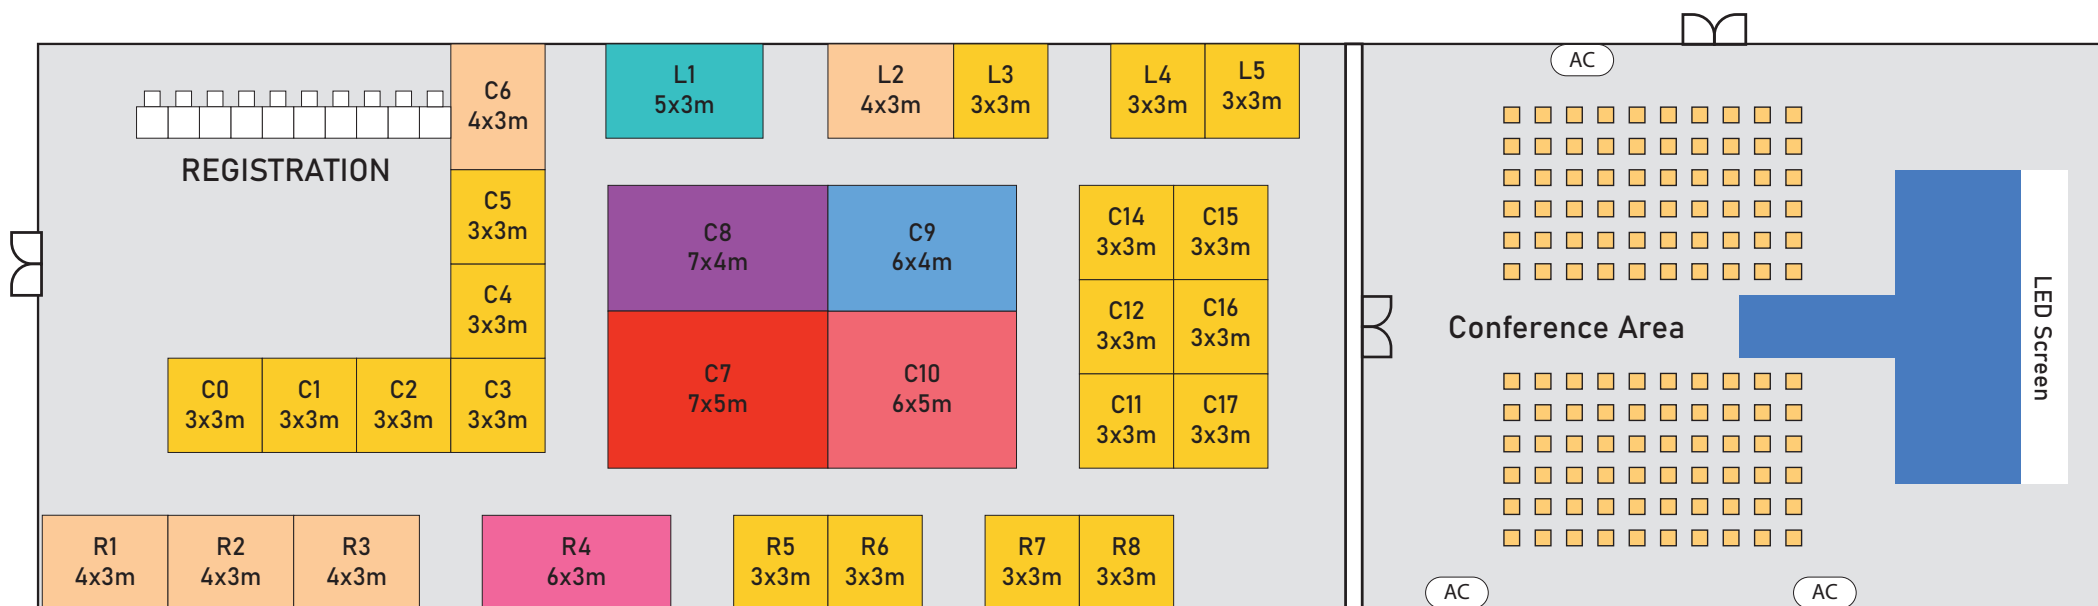

THAILAND HEALTH, FITNESS & WELLNESS EXPO

a JAND event

13th - 16th JUNE 2024

Central World Bangkok Exhibition Space

KEYPLAN

- ENTRANCE / EXIT
- BLOCK 3 x 3 m. 19 Units
- BLOCK 4 x 3 m. 5 Units
- BLOCK 5 x 3 m. 1 Unit
- BLOCK 6 x 3 m. 1 Unit
- BLOCK 6 x 4 m. 1 Unit
- BLOCK 6 x 5 m. 1 Unit
- BLOCK 7 x 4 m. 1 Unit
- BLOCK 7 x 5 m. 1 Unit
- TOTAL 30 BOOTHS**