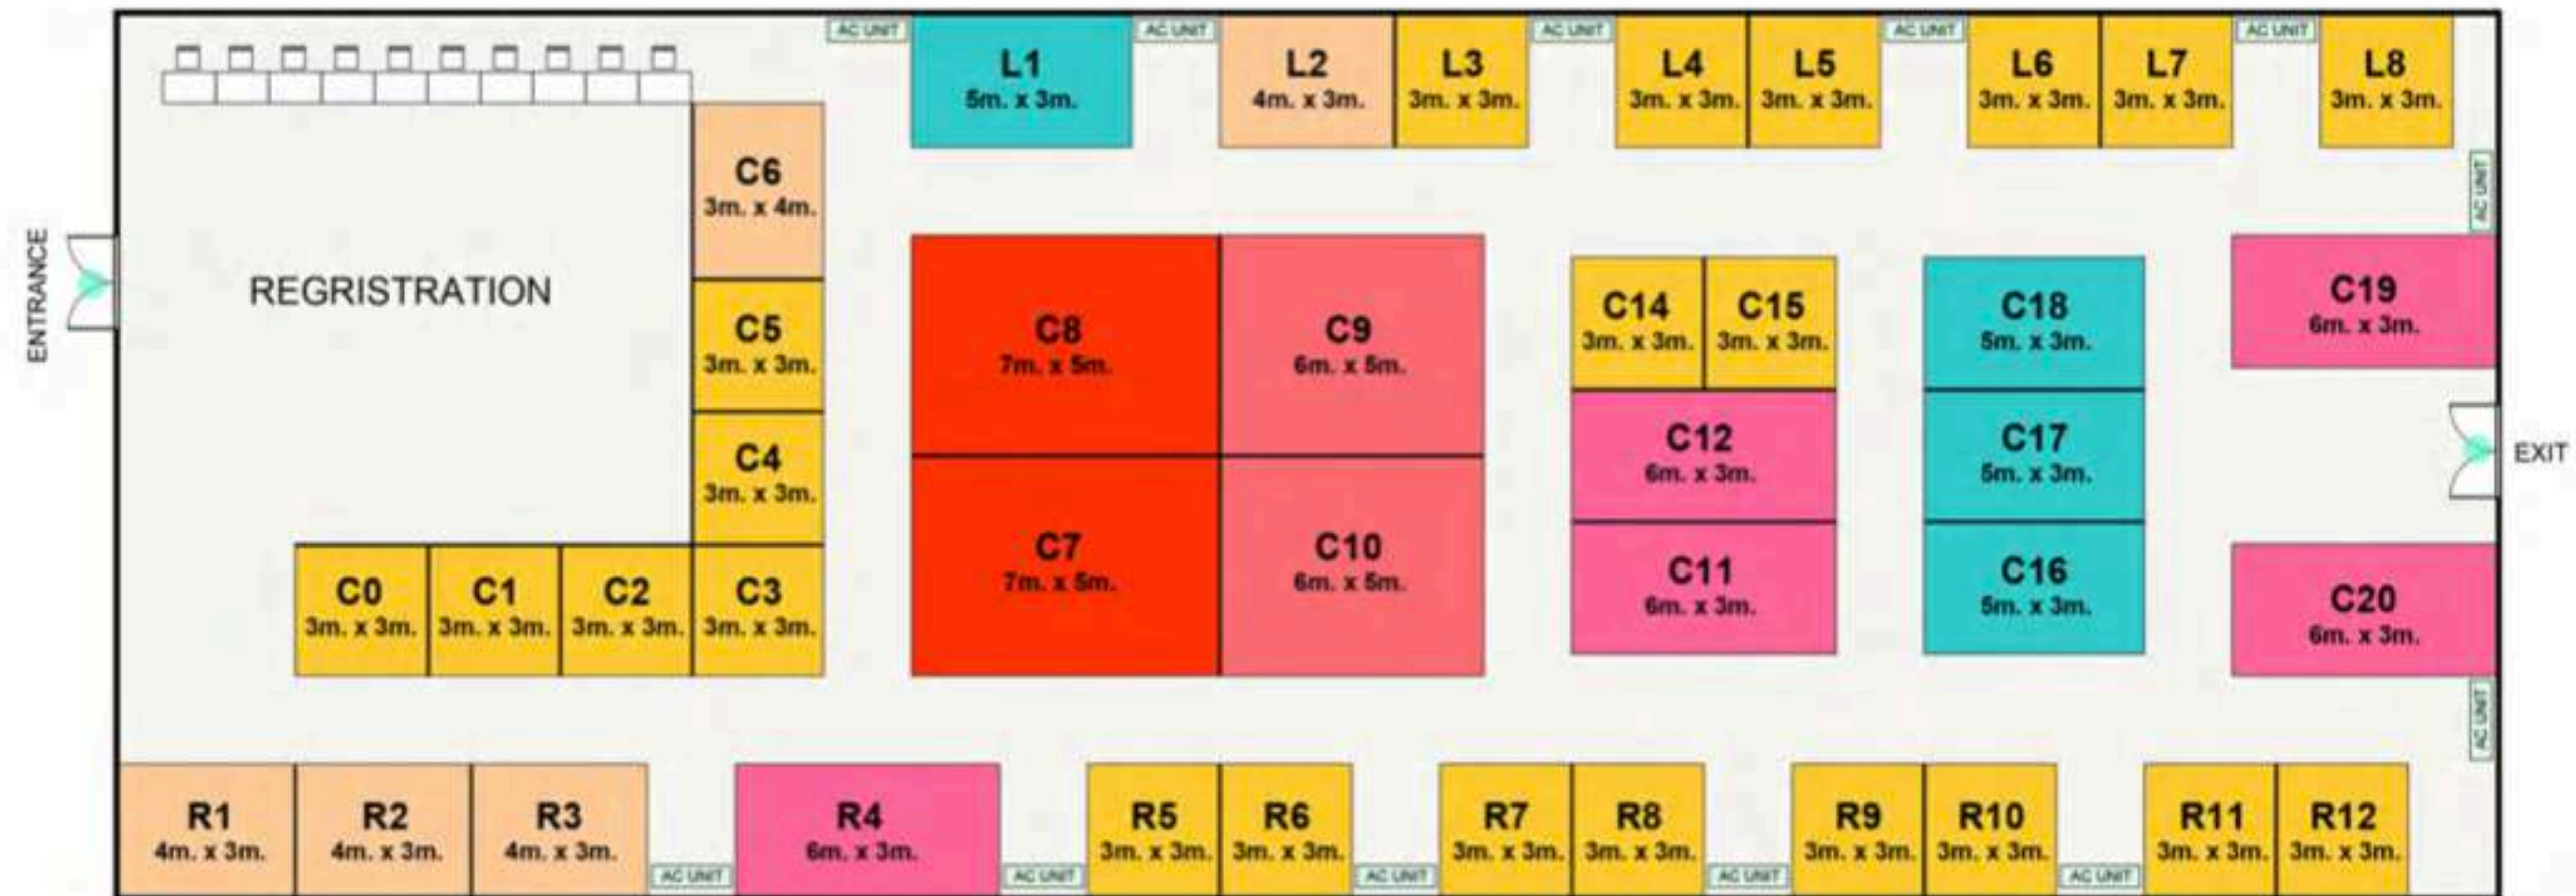

THAILAND HEALTH, FITNESS & WELLNESS EXPO 2023

a JAND event

8th – 11th June 2023

Central World Bangkok Exhibition Space

KEYPLAN

- ENTRANCE / EXIT
- BLOCK 3 x 3 m.
- BLOCK 4 x 3 m.
- BLOCK 5 x 3 m.
- BLOCK 6 x 3 m.
- BLOCK 6 x 5 m.
- BLOCK 7 x 5 m.

MASTER PLAN
SCALE 1:200